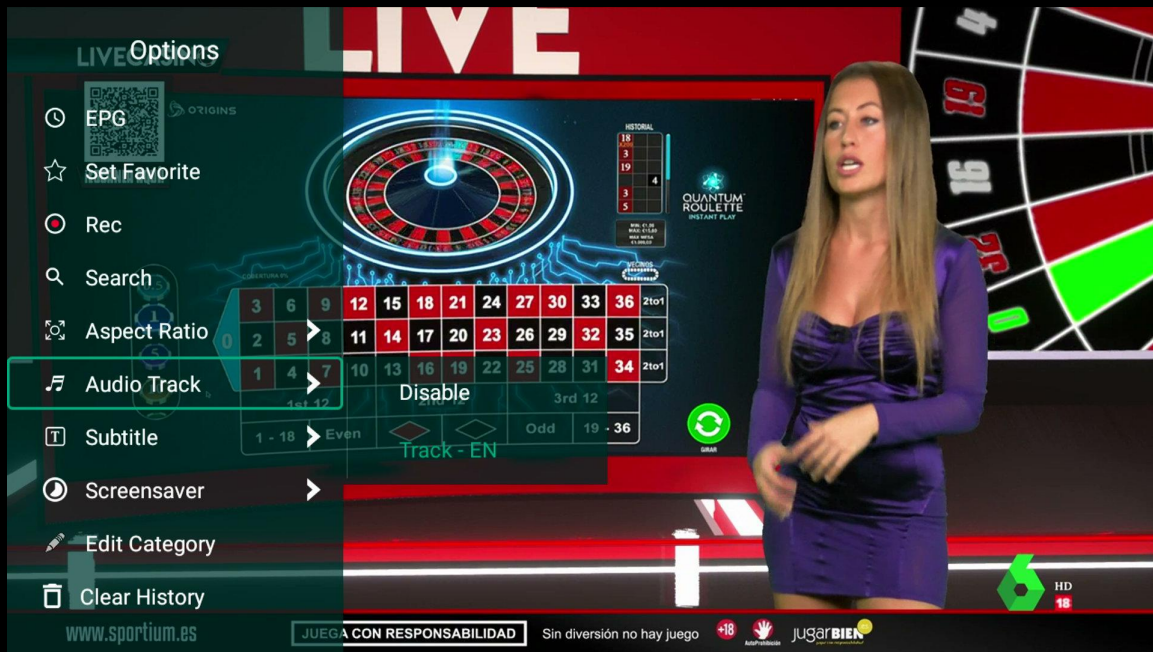

Lemon TV Watch high-quality paid content

Multicast (UDP) & Unicast (RTMP, HLS, HTTP MPEG-TS)
MPEG2, MPEG4, H.264, H.265, Video Codec up to HDR 4K 60fps
AC3 DD+ Dolby, DTS supported

Lemon TV Watch high-quality paid content

Preinstall and Update Portal URL from internet
Web ADD for End user input Portal from web

Servers Manager					
No	Protocol	Server Name	Server Url	User name	Expire Date
1	Portal	01	http://hot***/c		June 22, 2023, 11:00...
2	Xtream	02	http://plu***/	haci.mami	Apr 23, 2023

3.23.01 (2301) MAC: B4:4B:D6:96:99:66

[WEB ADD](#) [CONNECT](#) [ADD](#) [DELETE](#)

Two Ways to add new account

On the Web

1. Open browser on your mobile device or computer, and Go to the web:

<https://tv3.mytv.xin/a>

2. Enter the following code

byh0ejt7

Scan QR Code

Use your camera app or QR code scanner on your mobile device

OR

When success, you can add a new account in your mobile device or computer.
If finish, the page will be closed automatically

Version: 3.23.01 MAC: B4:4B:D6:96:99:66

[REFRESH CODE](#)