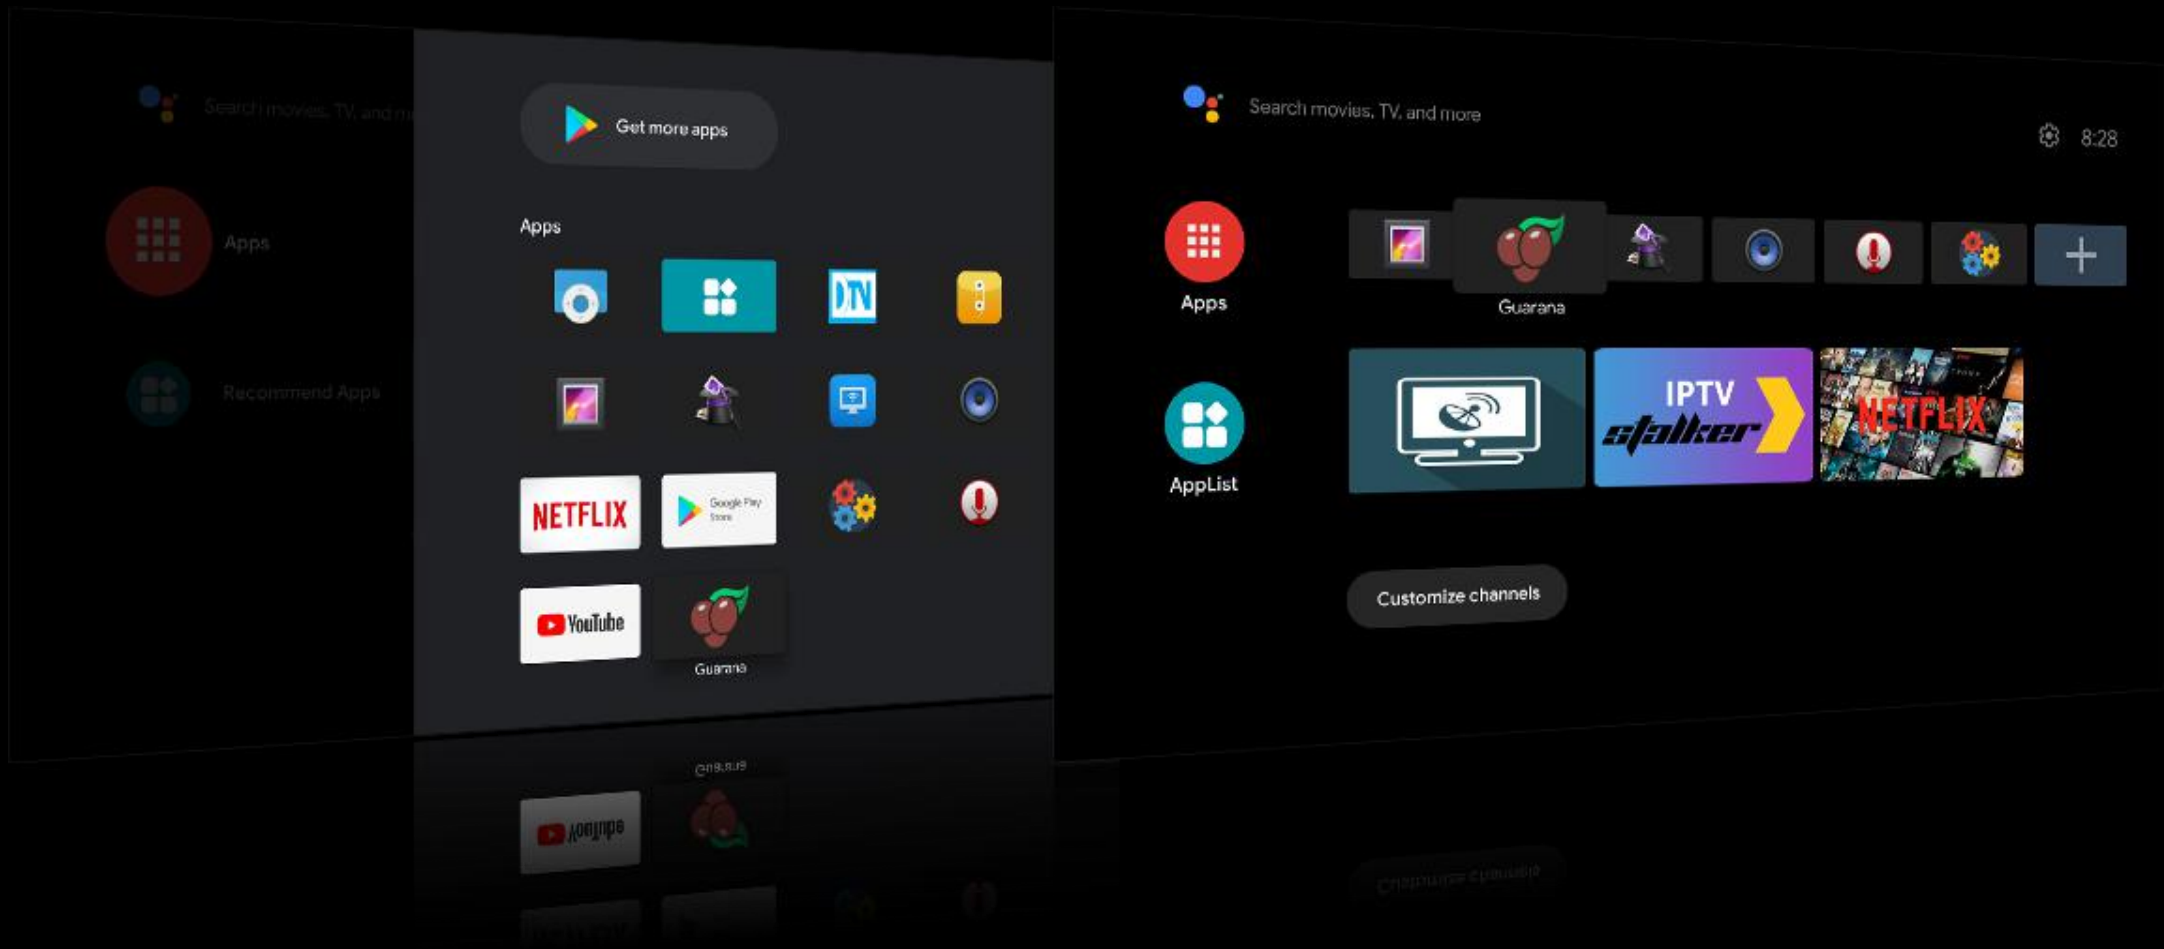

ATVSE TV Box Q5

- Android TV UI(10)
- Google Play TV Store
- Netflix (TV Version)
- Disney+ (TV Version)
- HBO Max/HBO Free (TV Version)
- IPTV Middleware
- Customize APP List
- 4K HDR 60FPS
- AC3/DTS

ATV Launcher show AOSP APP

Support your aosp app enter on Android TV Launcher, no need develop your app to TV version again

Google Play Store TV APP market

Download TV APP on Google Play Store

Google Voice Assistant

Voice control device with google voice assistant

Only on Netflix

Trending Now

NETFLIX

The screenshot shows the Netflix TV interface for the series 'Outer Banks'. It features a large background image of the main characters in the water. Below the title, there is a description and a 'Trending Now' section with various show thumbnails. The interface is designed for touch navigation, with a vertical menu on the left side.

The screenshot shows the Netflix TV interface for the series 'Virgin River'. It features a large background image of the main characters. Below the title, there is a description, cast and creator information, and a 'Play Season 1: Episode 1' button. The interface is designed for touch navigation, with a vertical menu on the left side.