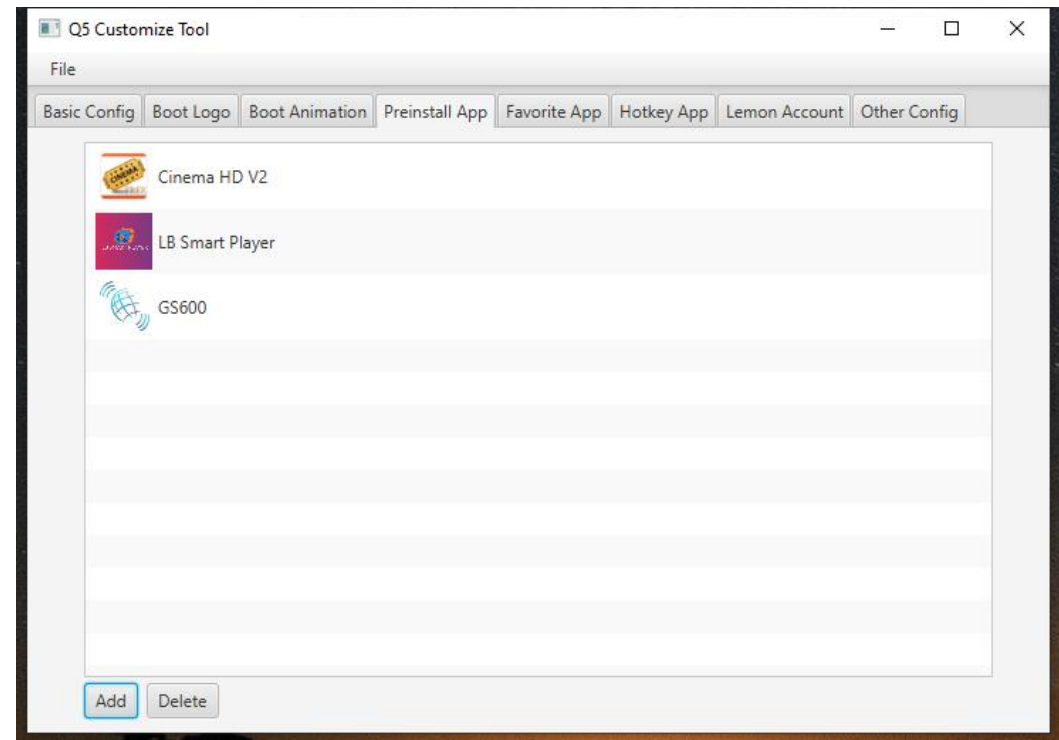

Customize Your Box on PC Tool

Customerze your Box by youself, change Device name, Boot logo, Boot Animation, Preinstall app, Fav list app