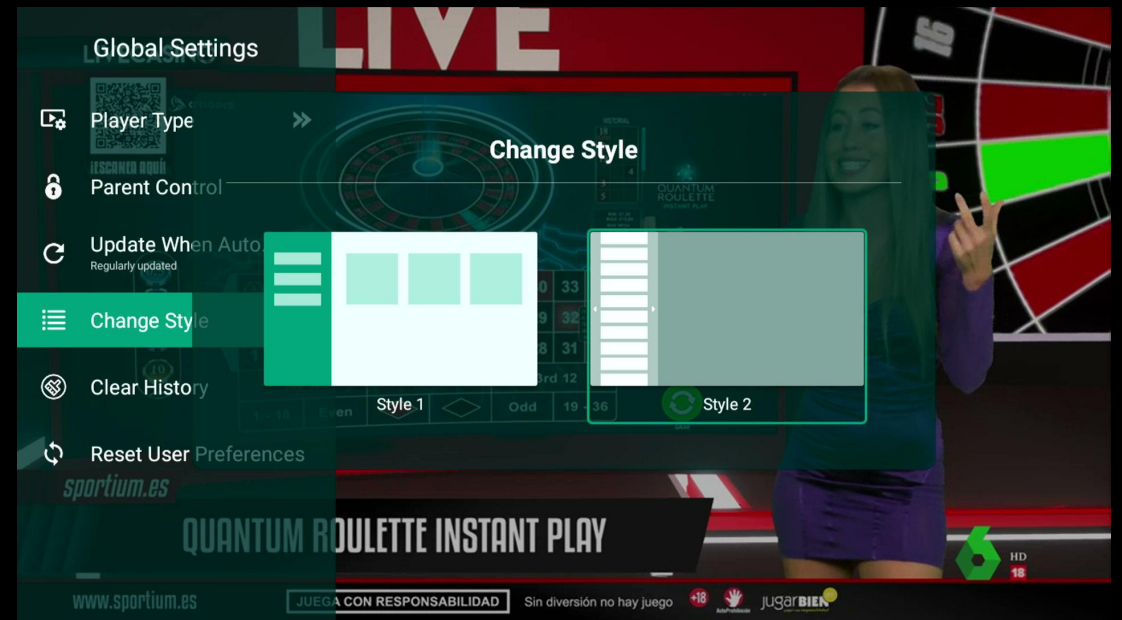

Lemon TV Watch high-quality paid content

Multicast (UDP) & Unicast (RTMP, HLS, HTTP MPEG-TS)
MPEG2, MPEG4, H.264, H.265, Video Codec up to HDR 4K 60fps
AC3 DD+ Dolby, DTS supported

Lemon TV Watch high-quality paid content

Preinstall and Update Portal URL from internet
Web ADD for End user input Portal from web

Servers Manager					
No	Protocol	Server Name	Server Url	User name	Expire Date
1	Portal	01	http://hot***/c		June 22, 2023, 11:00...
2	Xtream	02	http://plu***/	haci.mami	Apr 23, 2023

3.23.01 (2301) MAC: B4:4B:D6:96:99:66

[WEB ADD](#) [CONNECT](#) [ADD](#) [DELETE](#)

Two Ways to add new account

On the Web

1. Open browser on your mobile device or computer, and Go to the web:

<https://tv3.mytv.xin/a>

2. Enter the following code

byh0ejt7

Scan QR Code

Use your camera app or QR code scanner on your mobile device

OR

When success, you can add a new account in your mobile device or computer.
If finish, the page will be closed automatically

Version: 3.23.01 MAC: B4:4B:D6:96:99:66

[REFRESH CODE](#)