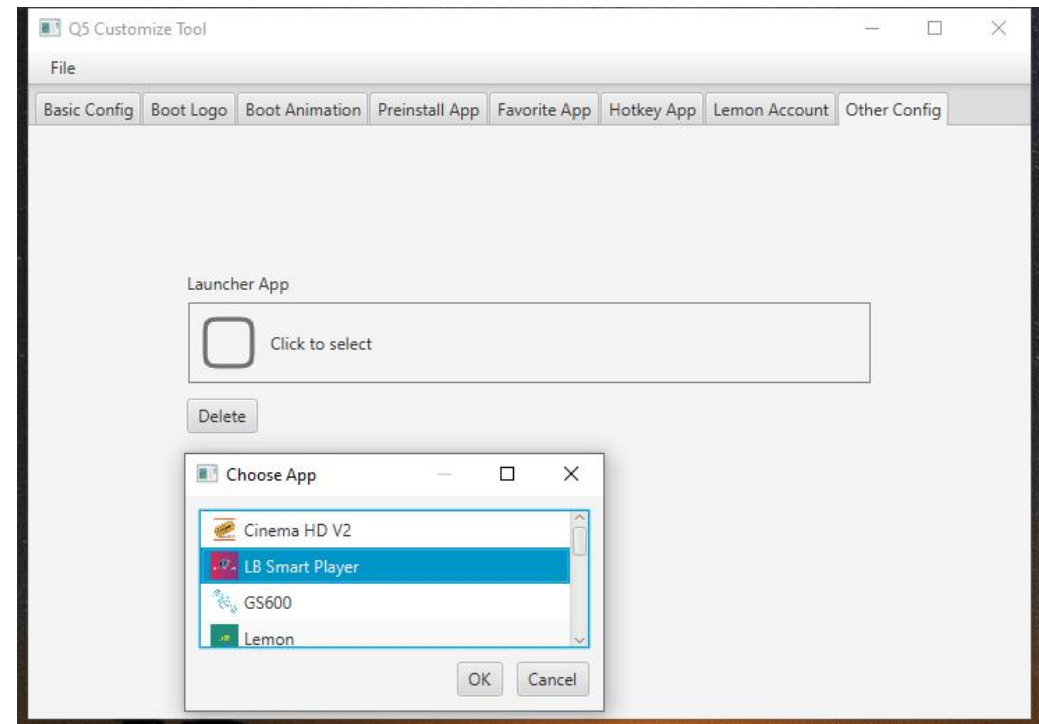

Customize Your Box on PC Tool

Customerze your Box by youself, change Lemon preisntall account, Boot auto start app and so on