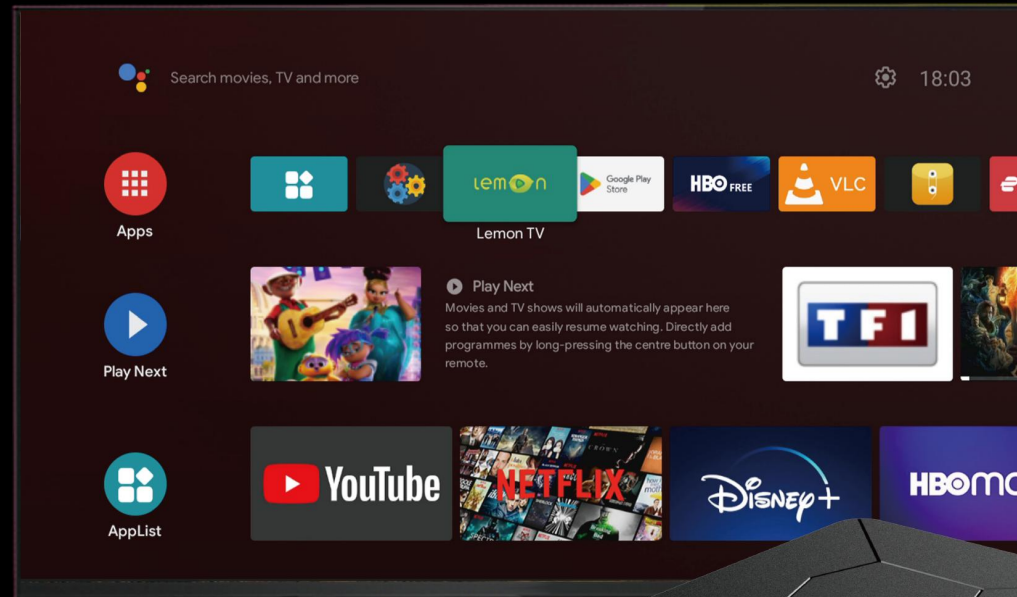

ATVSE TV Box Q5

- Android TV UI(10)
- Google Play TV Store
- Netflix (TV Version)
- Disney+ (TV Version)
- HBO Max/HBO Free (TV Version)
- IPTV Middleware
- Customize APP List
- 4K HDR 60FPS
- AC3/DTS

ATV Launcher show AOSP APP

Support your aosp app enter on Android TV Launcher, no need develop your app to TV version again

Google Play Store TV APP market

Download TV APP on Google Play Store

Google Voice Assistant

Voice control device with google voice assistant

Only on Netflix

Trending Now

NETFLIX

The screenshot shows the Netflix TV interface for the series 'Outer Banks'. It features a large background image of the main characters in the water. Below the title, there is a description and a 'Trending Now' section with various show thumbnails. The interface is designed for touch navigation, with a vertical menu on the left side.

The screenshot shows the Netflix TV interface for the series 'Virgin River'. It features a large background image of the main characters. Below the title, there is a description, cast and creator information, and a 'Play Season 1: Episode 1' button. The interface is designed for touch navigation, with a vertical menu on the left side.