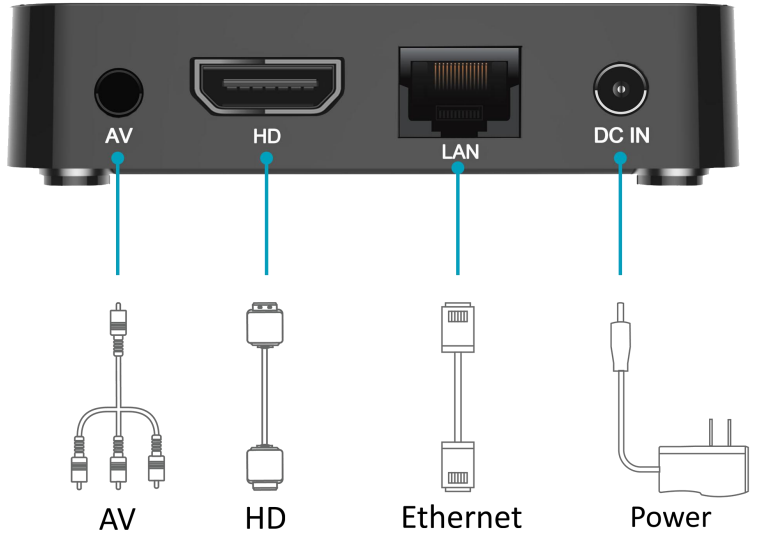

The screenshot shows the Netflix TV interface for the series 'Virgin River'. It features a large background image of the main characters. Below the title, there is a description, cast and creator information, and a 'Play Season 1: Episode 1' button. The interface is designed for touch navigation, with a vertical menu on the left side.

TV Box Q5

- Quad core 64Bit ARM A53
- 2G DDR3 EMCP
- 8G EMCP
- HDMI 2.0
- Dual Band 2.4G/5G
WIFI+BT(5.2)

Connection Diagram

Accessories

TV Box × 1

User Guide × 1

Remote Controller × 1

Power Adapter × 1