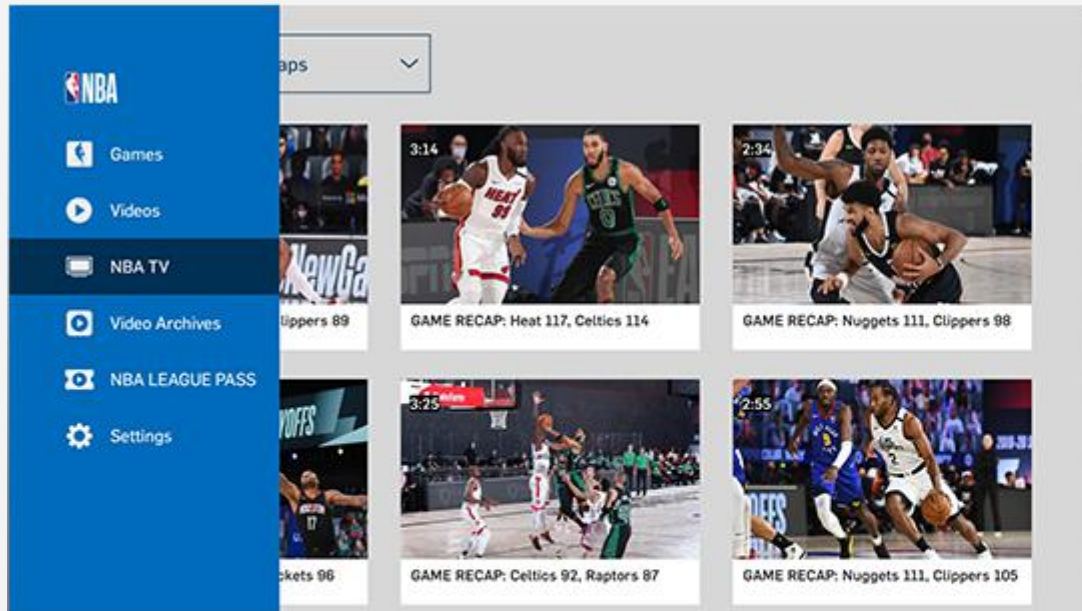

Apps for the Android TV

Using apps designed for TV, including YouTube, Sling TV, Netflix, Vudu, FandangoNOW, etc.

Q5

TV Box