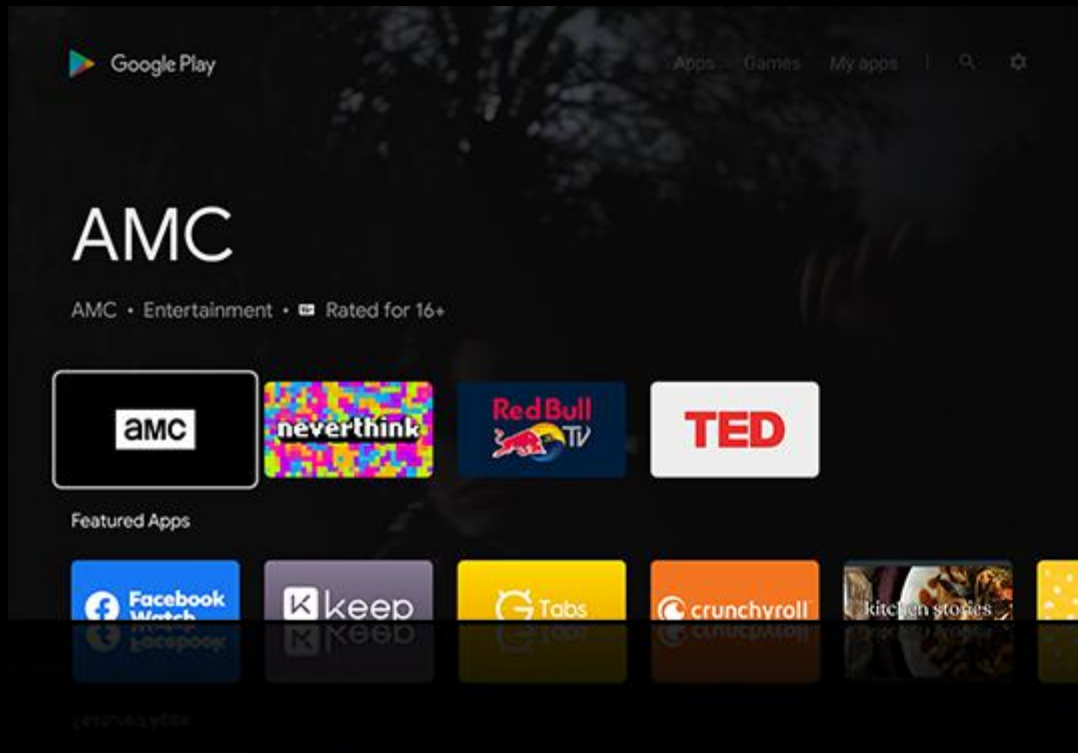

Google Play Store TV APP market

Download TV APP on Google Play Store