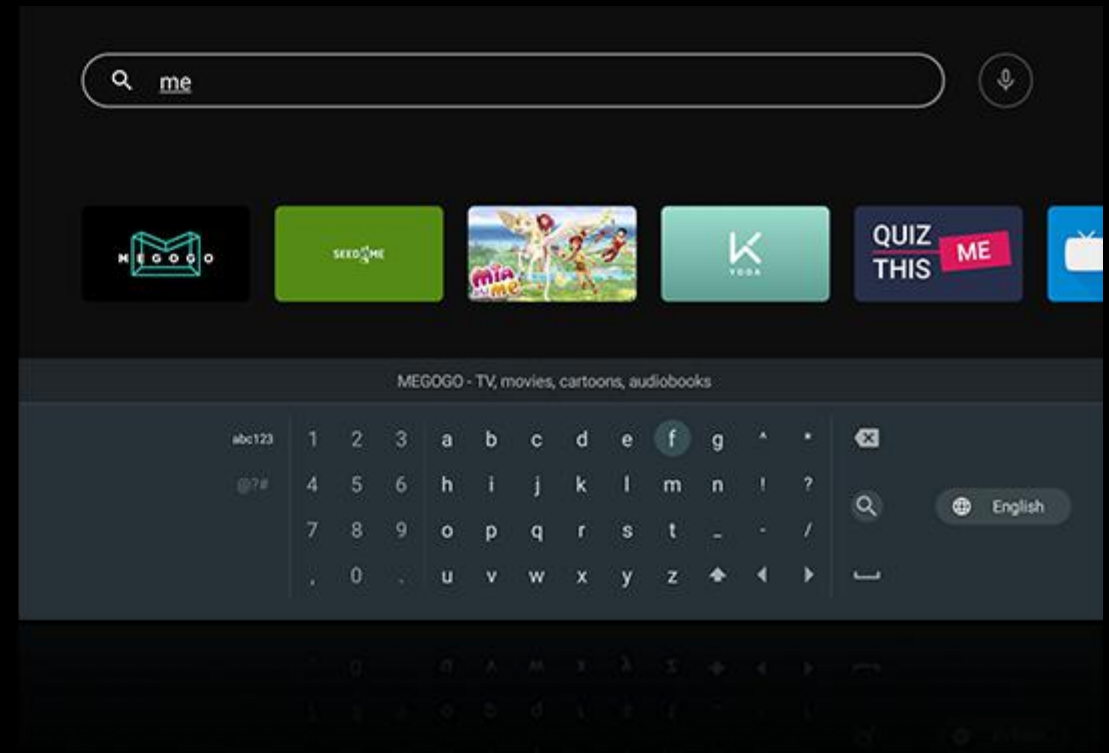

Google Play Store TV APP market

Download TV APP on Google Play Store