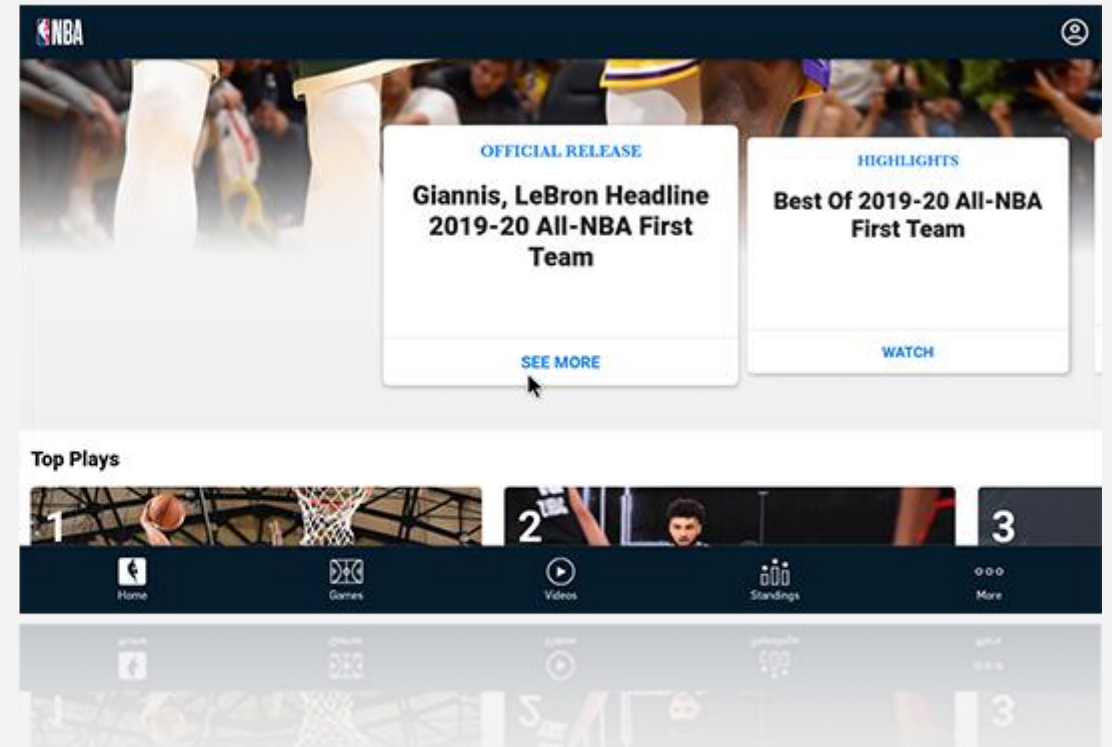

Apps for the Android TV

Using apps designed for TV, including YouTube, Sling TV, Netflix, Vudu, FandangoNOW, etc.

Q5

TV Box

VS