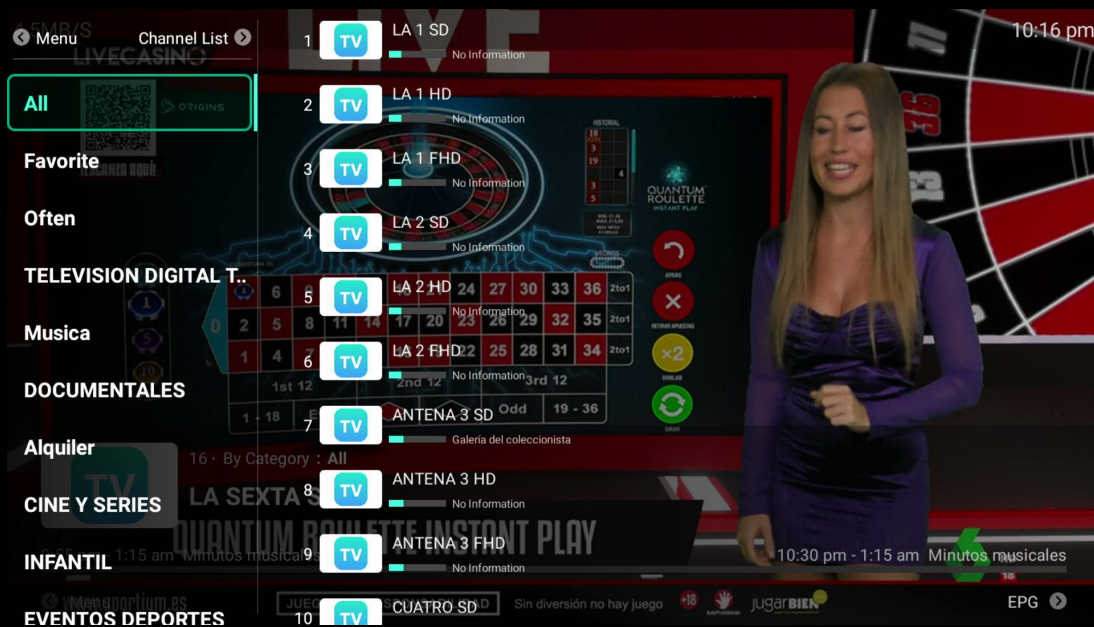

Lemon TV Watch high-quality paid content

IPTV Middleware Support Stalker/Minstra/Xstream code/M3U etc.
Multi-account, Fast login, Multi-Subtitle, Multi-audio, EPG, Parent lock,
History, Favorite, Catchup