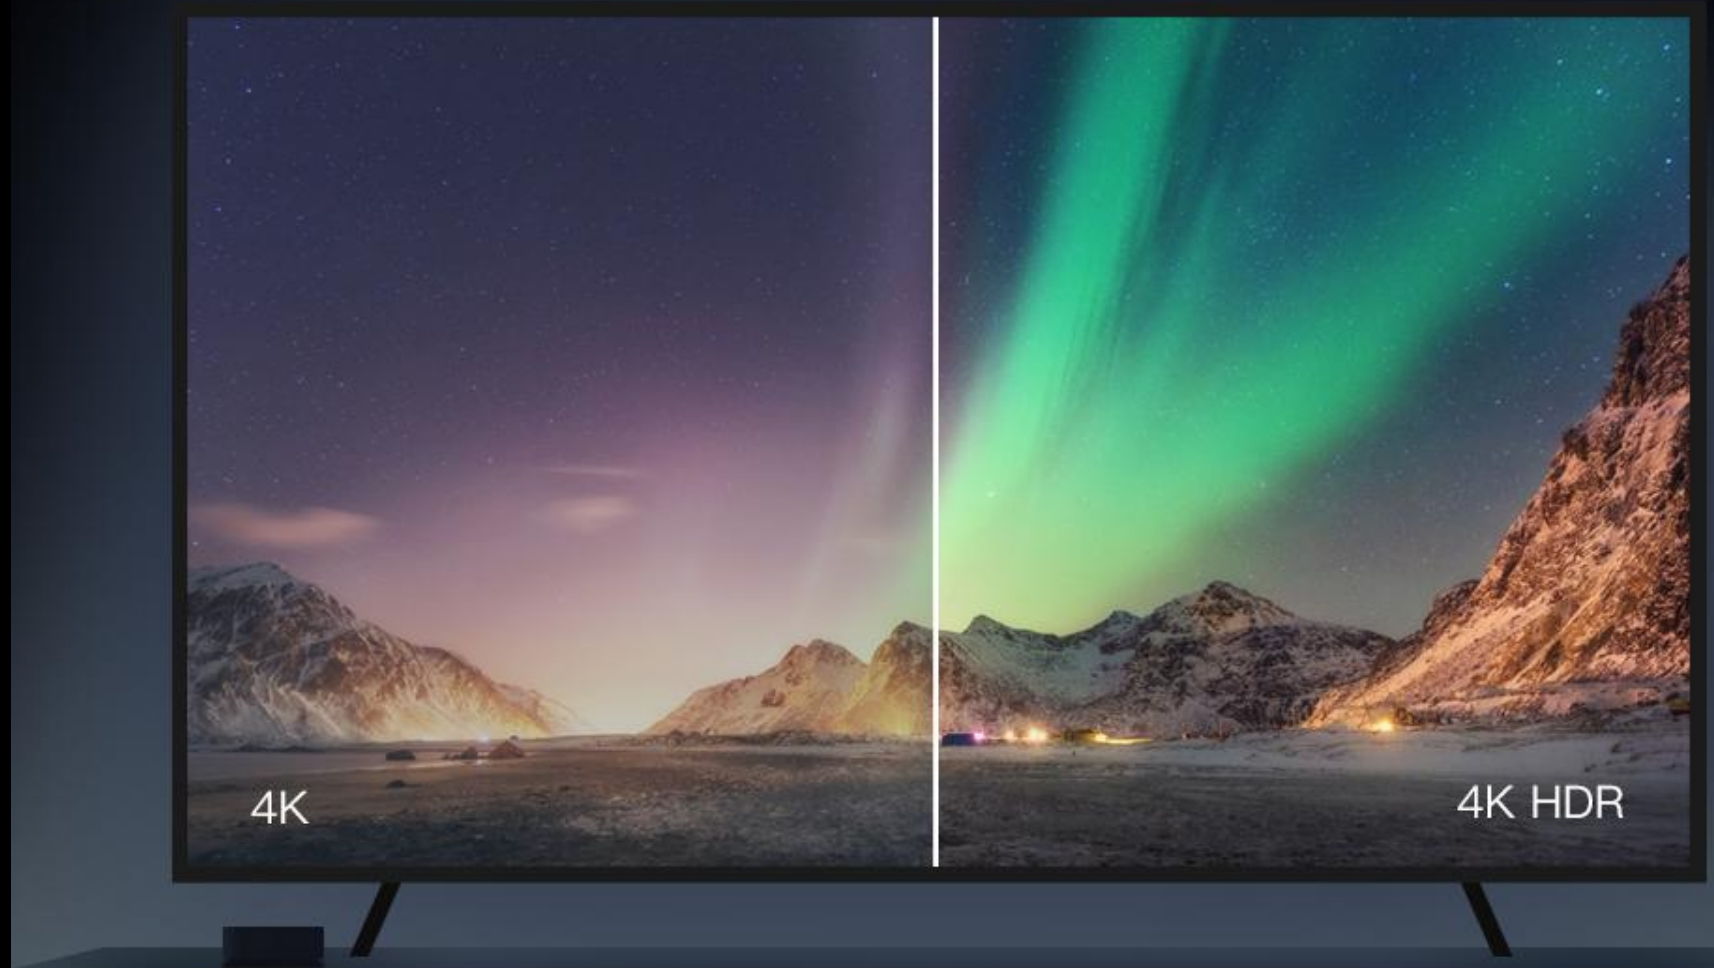

Only on Netflix

Trending Now

NETFLIX

The screenshot shows the Netflix TV interface for the series 'Outer Banks'. It features a large background image of the main characters in the water. Below the title, there is a description and a 'Trending Now' section with various show thumbnails. The interface is designed for touch navigation, with a vertical menu on the left side.

The screenshot shows the Netflix TV interface for the series 'Virgin River'. It features a large background image of the main characters. Below the title, there is a description, cast and creator information, and a 'Play Season 1: Episode 1' button. The interface is designed for touch navigation, with a vertical menu on the left side.

handle up to 60 frames per second - that's double what other set-top boxes can do. It's an advantage you'll notice naturally when you watch NBA live or play a racing game.

Q5

VS

TV Box

4K HDR

- 4K gives you a crisper picture using four times more pixels than standard HD.
- High Dynamic Range (HDR) delivers brighter, more realistic colors and greater detail.