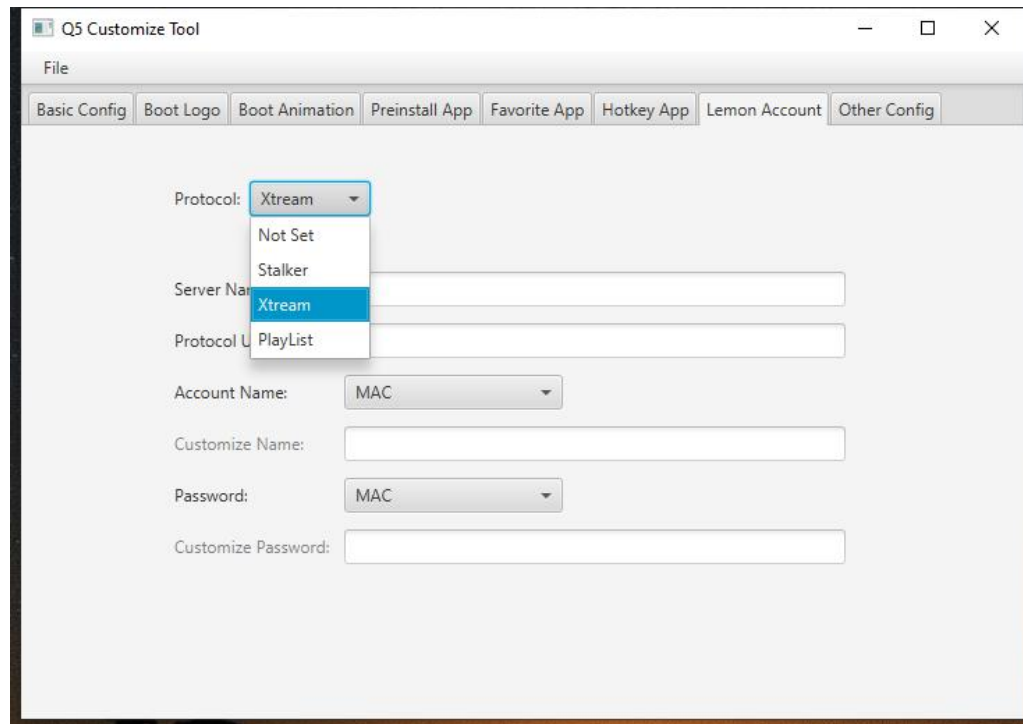

Customize Your Box on PC Tool

Customerze your Box by youself, change Lemon preisntall account, Boot auto start app and so on