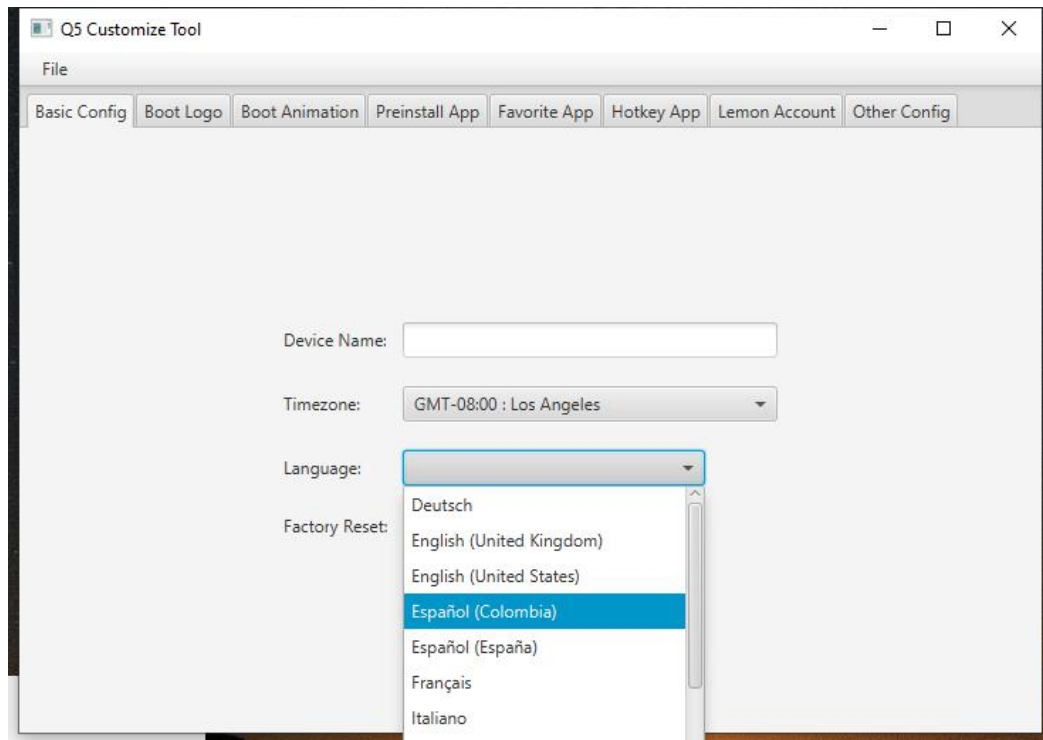

Customize Your Box on PC Tool

Customerze your Box by youself, change Device name, Boot logo, Boot Animation, Preinstall app, Fav list app