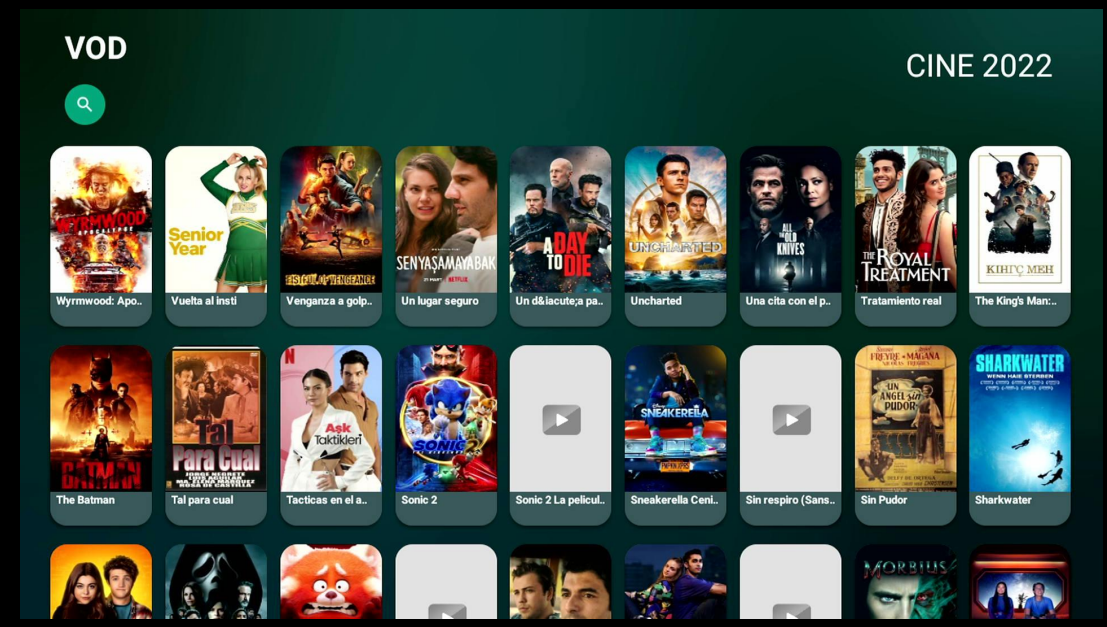

Lemon TV Watch high-quality paid content

IPTV Middleware Support Stalker/Minstra/Xstream code/M3U etc.
Multi-account, Fast login, Multi-Subtitle, Multi-audio, EPG, Parent lock,
History, Favorite, Catchup