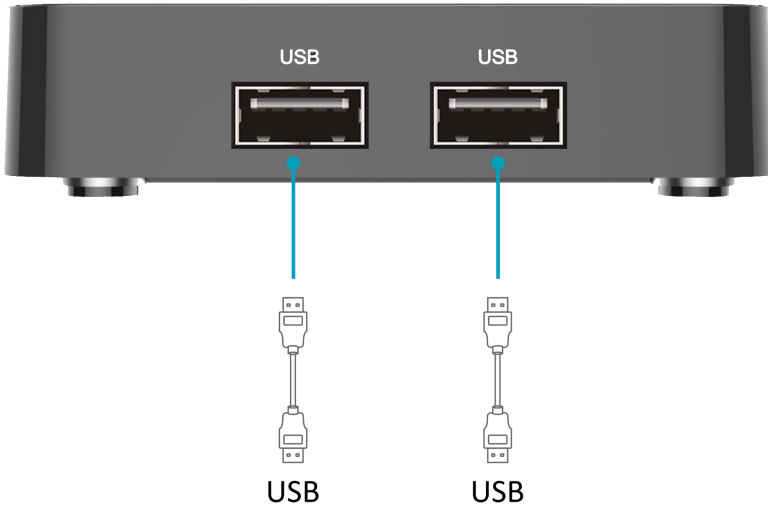

Connection Diagram