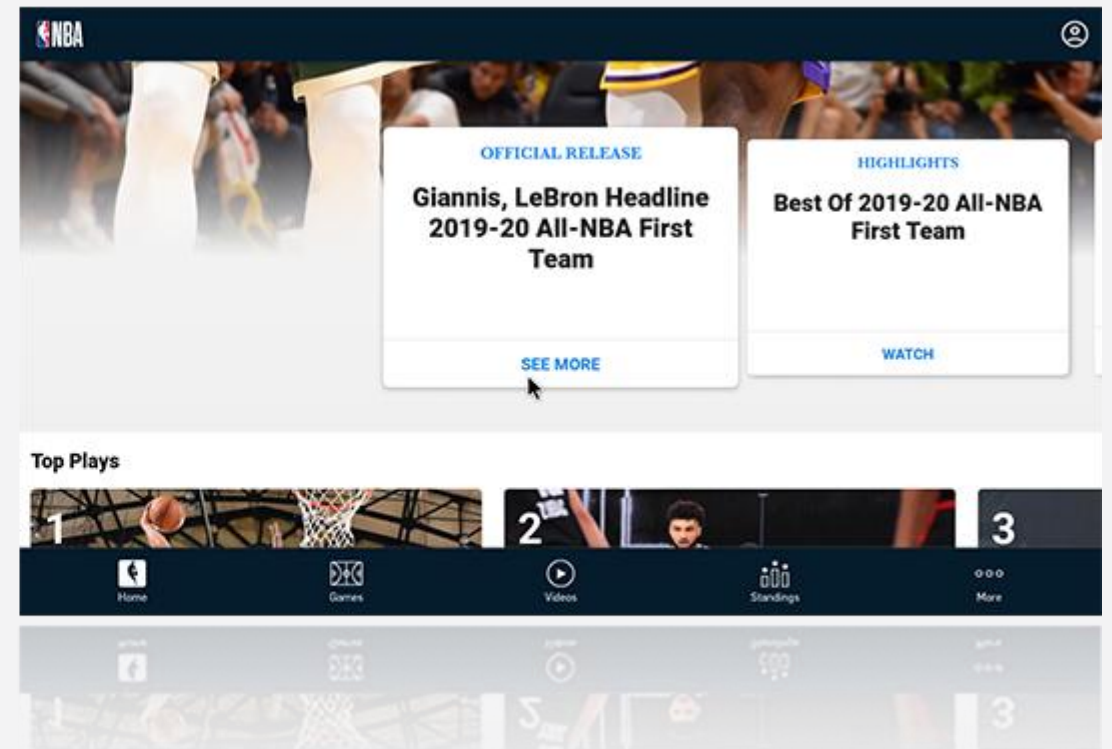

Apps for the Android TV

Using apps designed for TV, including YouTube, Sling TV, Netflix, Vudu, FandangoNOW, etc.

VS

TV Box