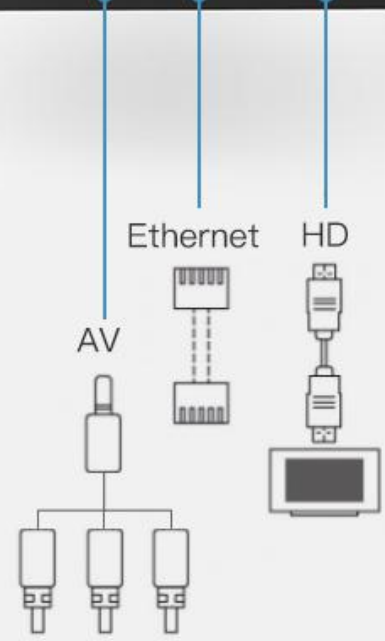

TV Box

- Quad core 64Bit ARM A53
- 2G DDR3 EMCP
- 8G EMCP
- HDMI 2.0
- Dual Band 2.4G+5G WIFI

Connection Diagram

buildin
WiFi

Accessories

TV Box × 1
User Guide × 1

Remote Controller × 1
Power Adapter × 1

HDMI Cable × 1