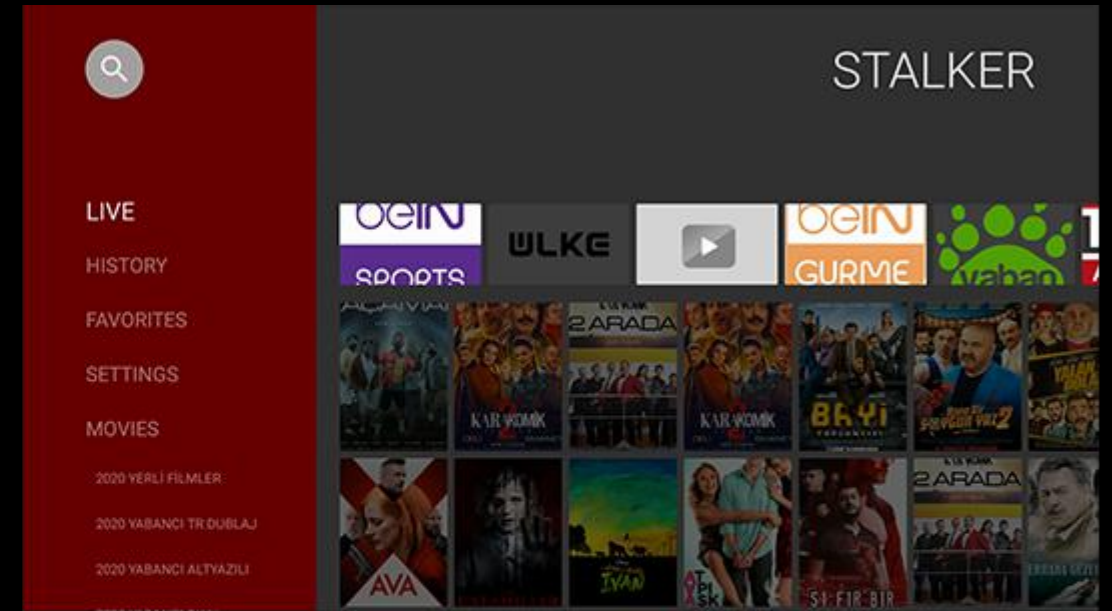

MyTV Watch high-quality paid content

Support Stalker/Minstra/Xstream code etc.

Multi-account, Fast login, Multi-Subtitle, Multi-audio, EPG, Parent lock, History, Favorite, UDP etc.