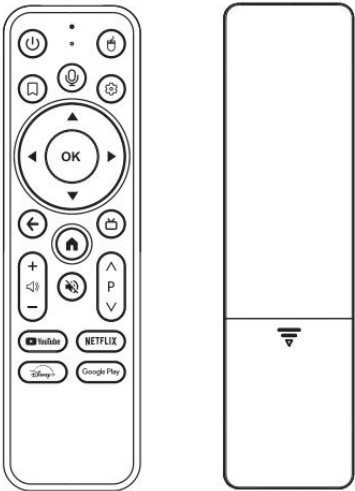

Remote Controller

User Guide