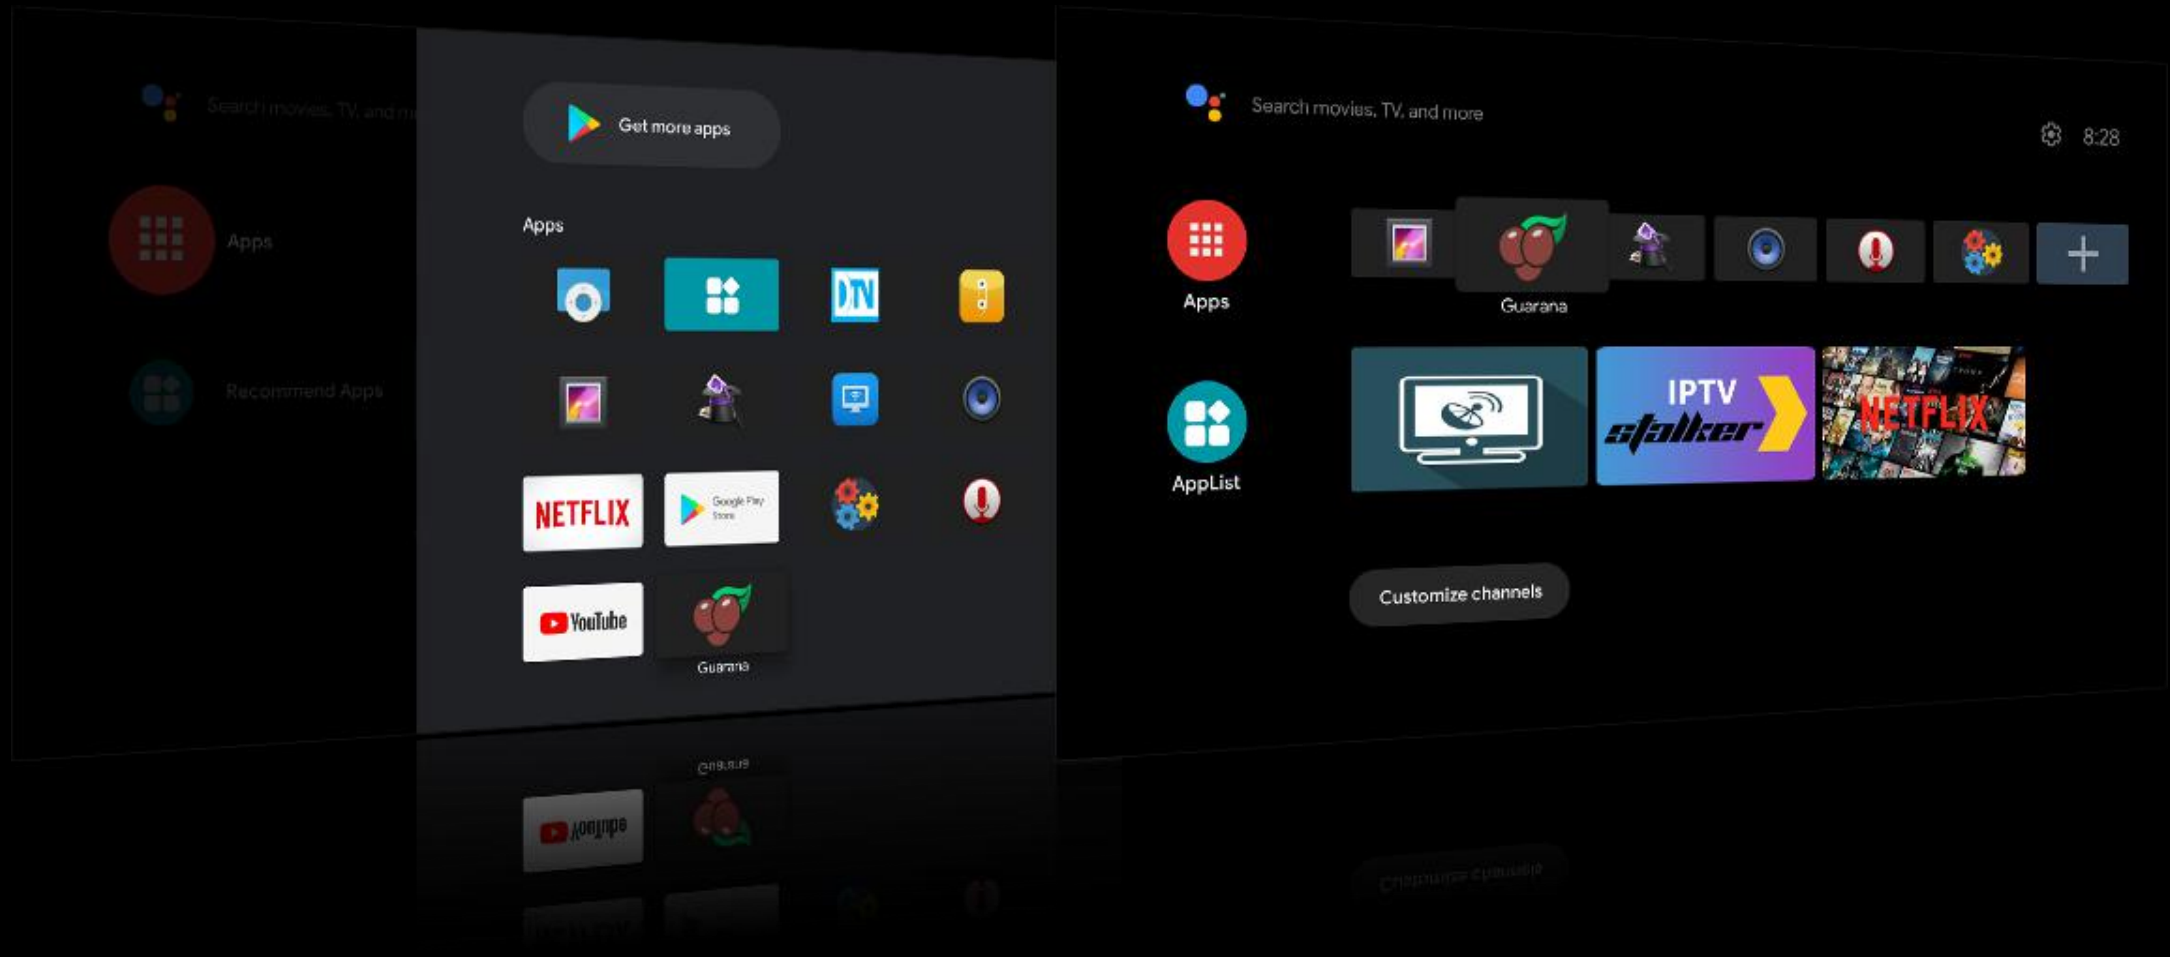

ATV Launcher show AOSP APP

Support your aosp app enter on Android TV Launcher, no need develop your app to TV version again