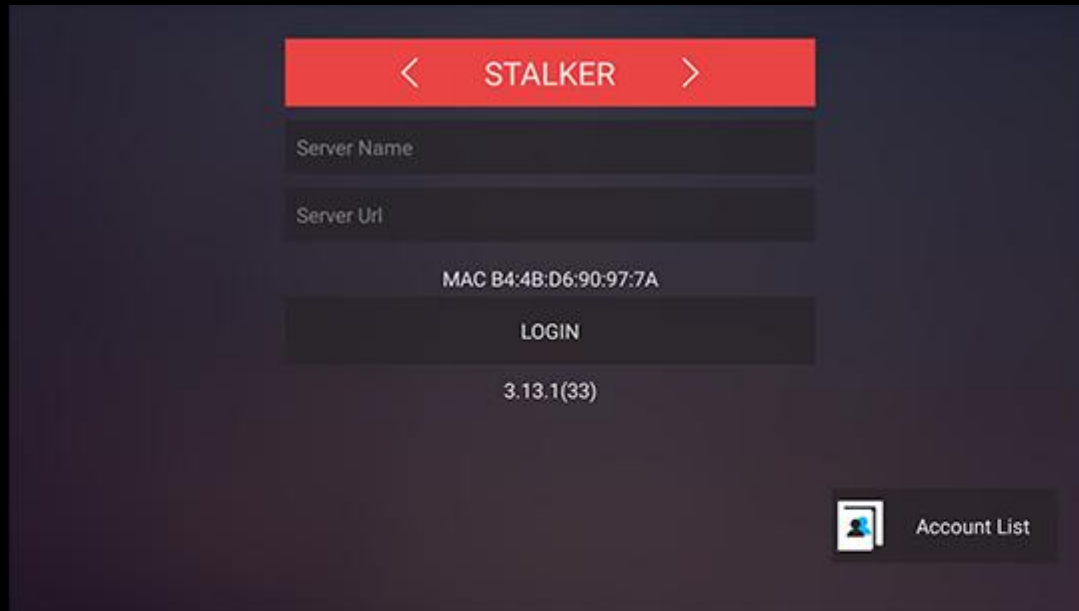

MyTV Watch high-quality paid content

Support Stalker/Minstra/Xstream code etc.

Multi-account, Fast login, Multi-Subtitle, Multi-audio, EPG, Parent lock, History, Favorite, UDP etc.