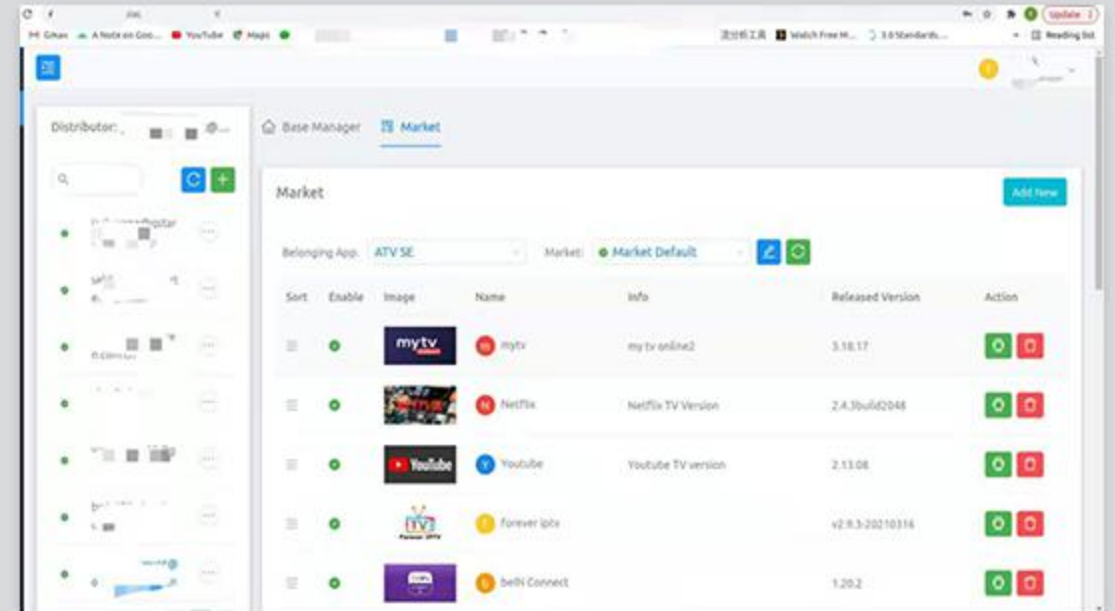

Customize Your APP on Cloud server

Edit your ATV Launcher App list on cloud server with website

Device

Website