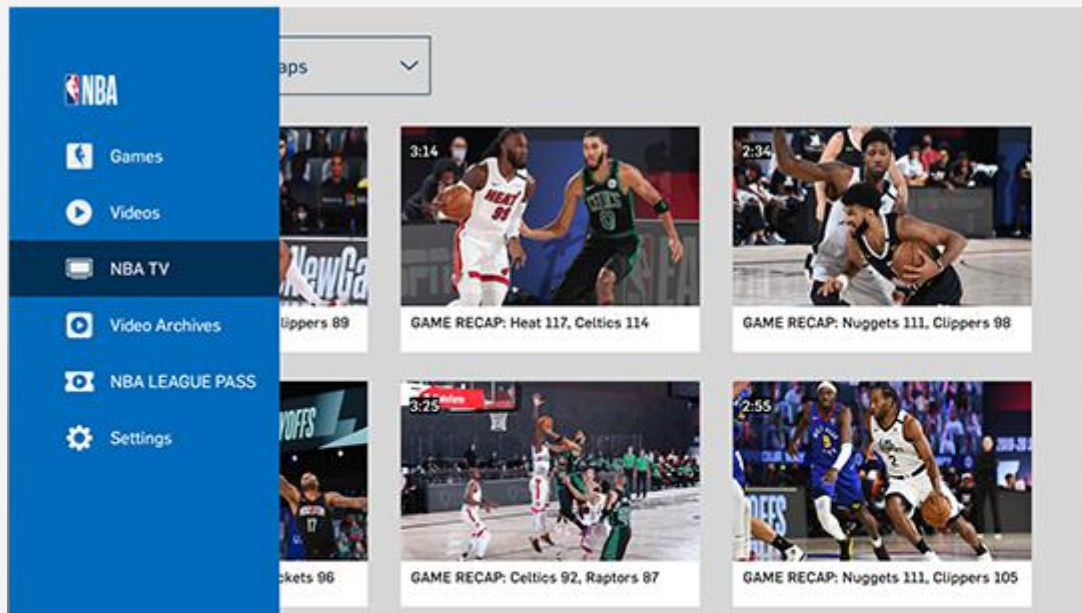

Apps for the Android TV

Using apps designed for TV, including YouTube, Sling TV, Netflix, Vudu, FandangoNOW, etc.

ATVSE