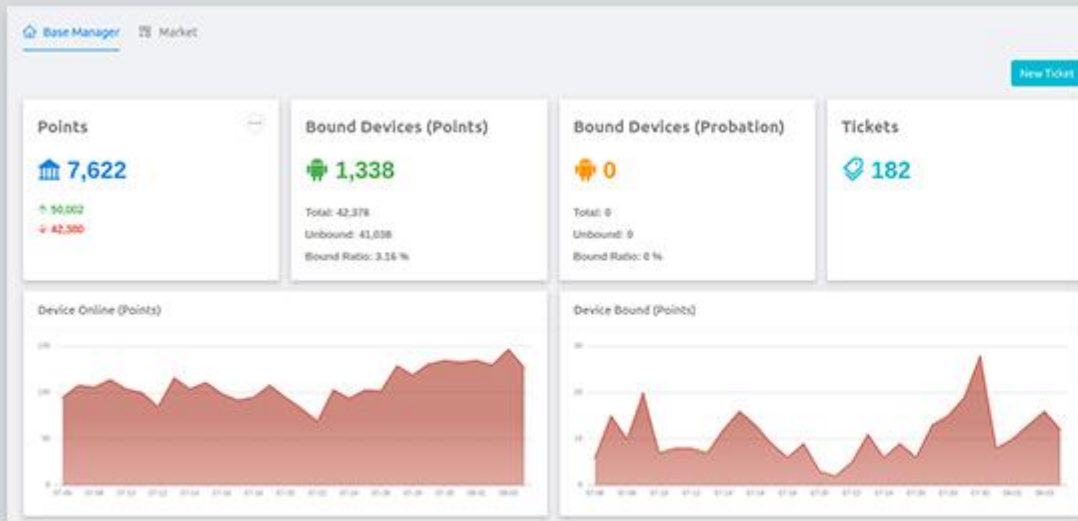

Update Your APP on Cloud server

Push your app the newest version to your device from Cloud server with website

Device

Website

Device information collection

You can check how many device online today or how many new device active today etc on Cloud server with website

Netflix version suit for TV, no need mouse button any more

The image shows a Netflix TV interface for the series "Outer Banks". The main banner features a sunset scene with two young men in the water. Text on the banner includes "SERIES OUTER BANKS", "99% Match 2021 TV-MA 2 Seasons HD", and "#1 in the U.S. Today". A synopsis follows: "On an island of haves and have-nots, teen John B enlists his three best friends to hunt for a legendary treasure linked to his father's disappearance." Below the banner is a "Only on Netflix" row with thumbnails for "Outer Banks", "Cocaine Cowboys", "Sex/Life", "Virgin River", "Cobra Kai", "Stranger Things", "Elite", and "The Umbrella Academy". A "Trending Now" row is partially visible at the bottom, showing "Pablo Escobar" and "Sweet Tooth". The Netflix logo is in the bottom right corner.

The image shows a Netflix TV interface for the series "Virgin River". The main banner features a man and a woman standing outdoors. Text on the banner includes "SERIES VIRGIN RIVER", "96% Match 2021 TV-14 3 Seasons HD", and "#8 in the U.S. Today". A synopsis follows: "Searching for a fresh start, a nurse practitioner moves from L.A. to a remote northern California town and is surprised by what -- and who -- she finds." Below the banner, it lists "Cast: Alexandra Breckenridge, Martin Henderson, Tim Matheson" and "Creator: Sue Tenney". The genres "Medical TV Shows, Romantic TV Dramas" are also listed. At the bottom, there are four interactive options: "Rate This Title", "Play Season 1: Episode 1" (highlighted with a white border), "Episodes & More", and "Audio & Subtitles".