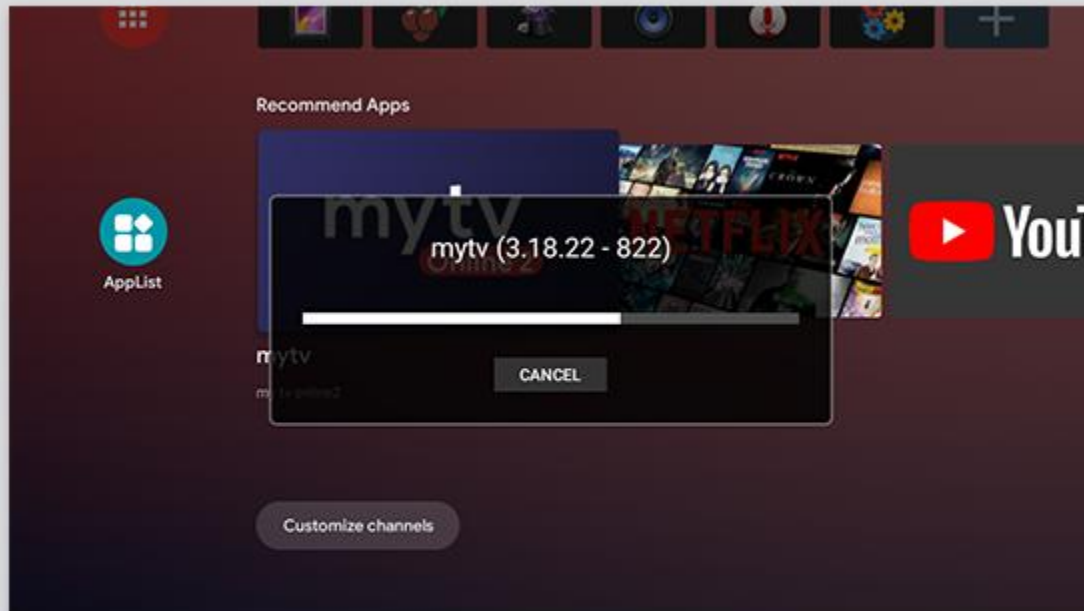

Update Your APP on Cloud server

Push your app the newest version to your device from Cloud server with website

Device