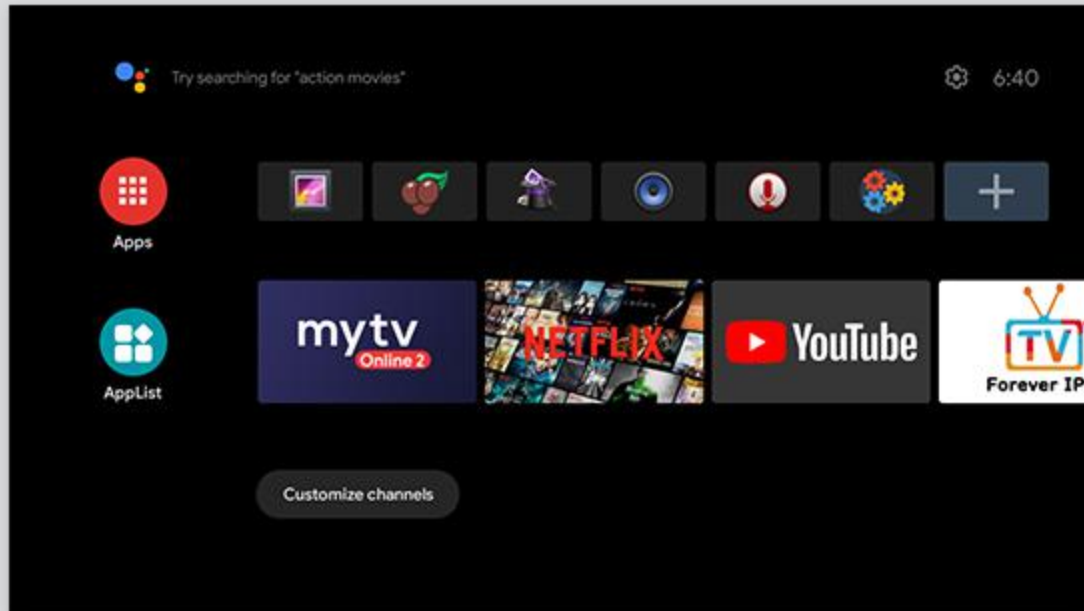

Customize Your APP on Cloud server

Edit your ATV Launcher App list on cloud server with website

Device