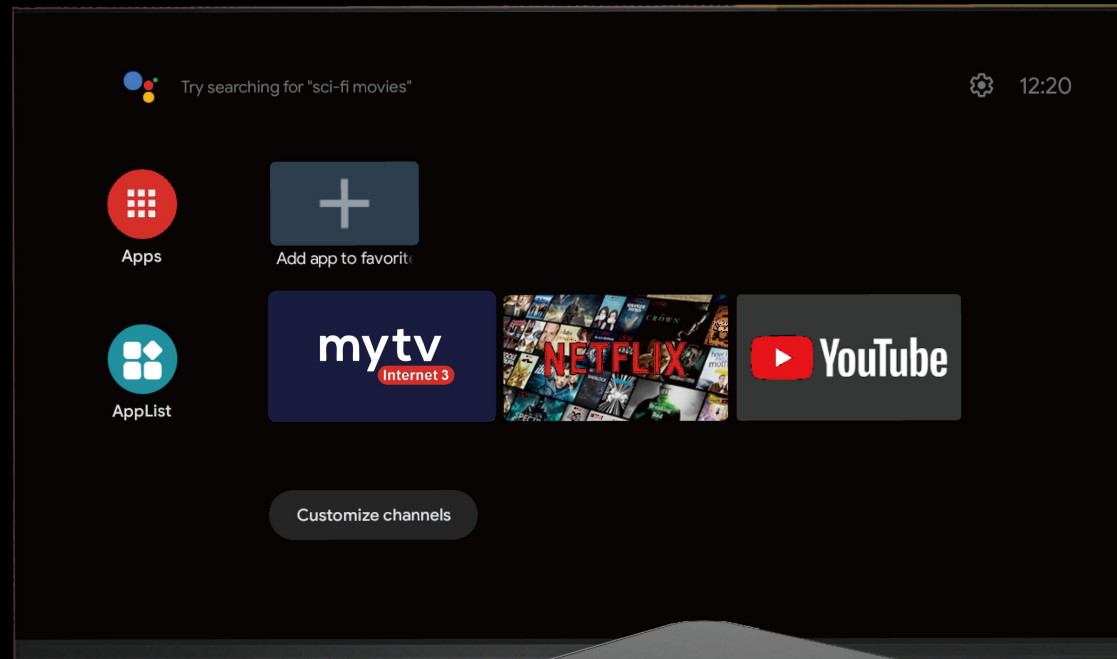

ATVSE TV Box

- Android TV UI(10)
- Google Play TV Store
- Netflix (TV Version)
- Disney+ (TV Version)
- HBO Max/HBO Free (TV Version)
- IPTV Middleware
- Customize APP List
- 4K HDR 60FPS
- AC3/DTS