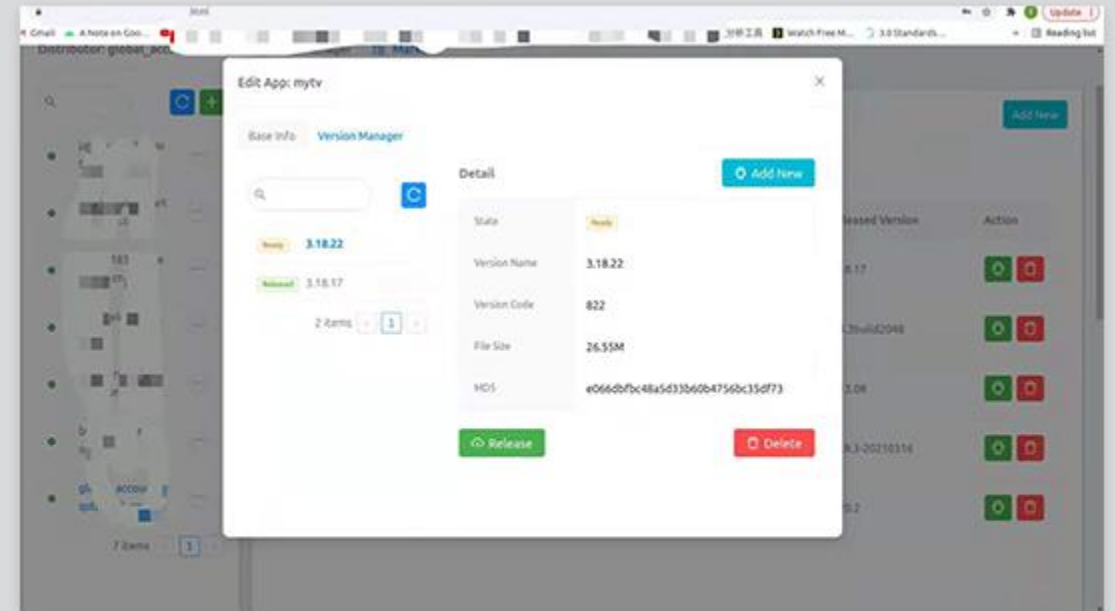

Update Your APP on Cloud server

Push your app the newest version to your device from Cloud server with website

Device

Website

Device information collection

You can check how many device online today or how many new device active today etc on Cloud server with website