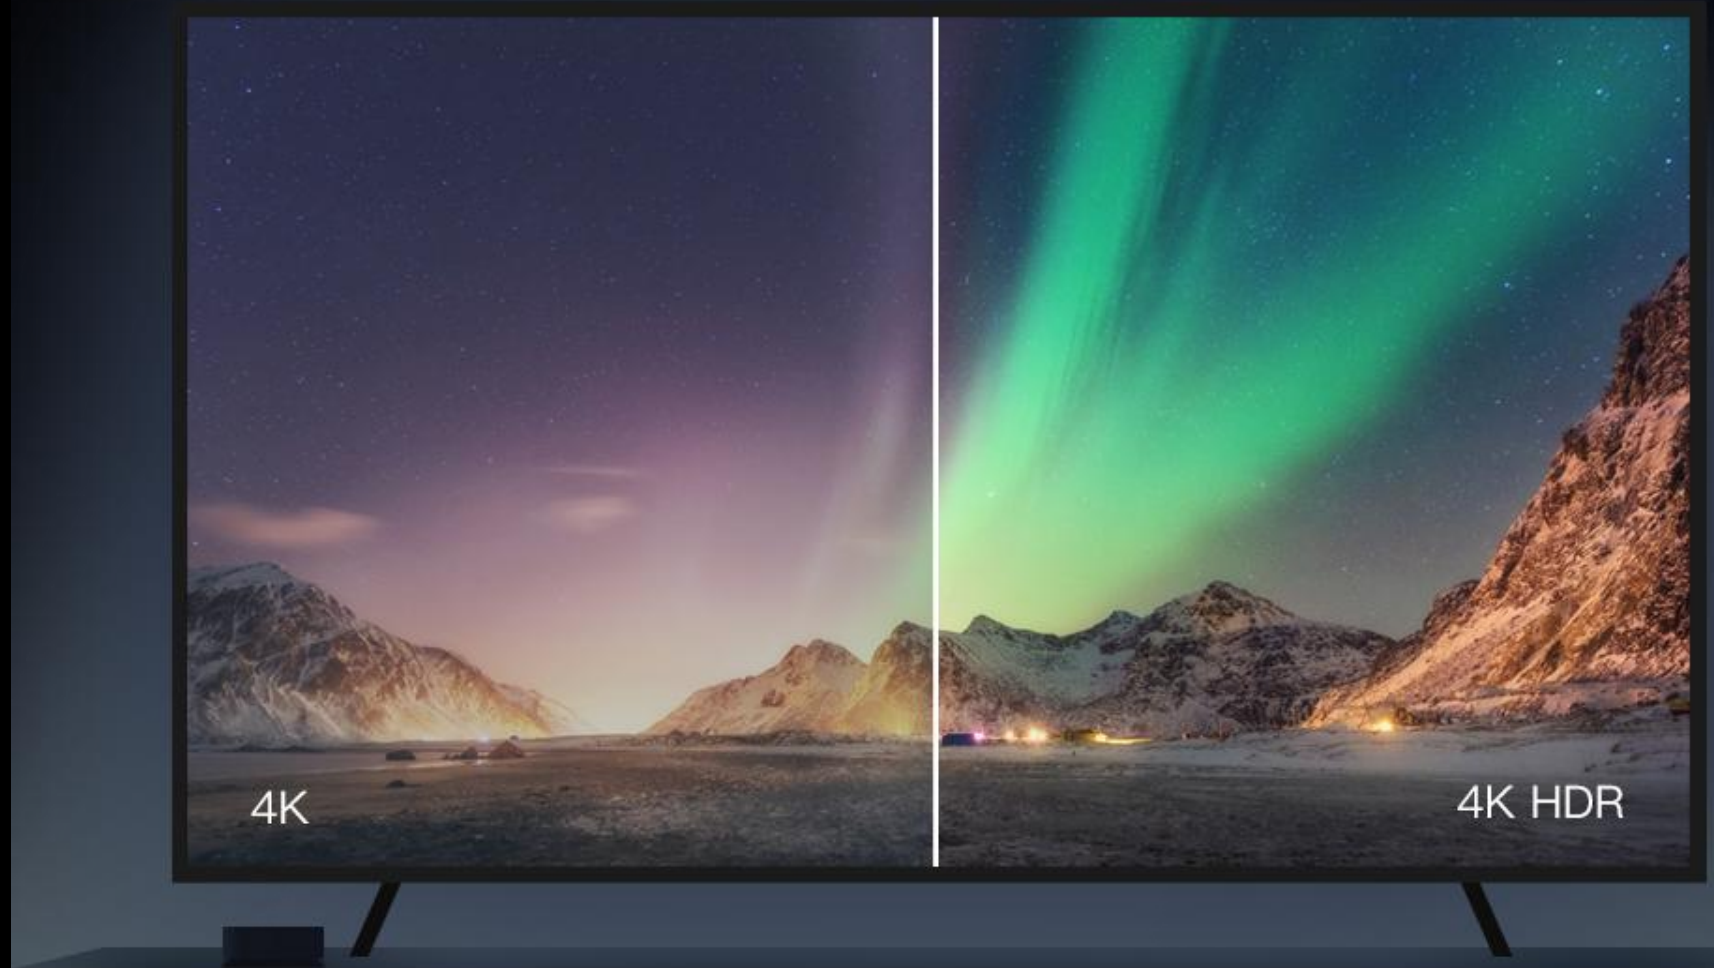

Netflix version suit for TV, no need mouse button any more

The image shows a Netflix TV interface for the series "Outer Banks". The main banner features a sunset scene with two young men in the water. Text on the banner includes "SERIES OUTER BANKS", "99% Match 2021 TV-MA 2 Seasons HD", and "#1 in the U.S. Today". A synopsis follows: "On an island of haves and have-nots, teen John B enlists his three best friends to hunt for a legendary treasure linked to his father's disappearance." Below the banner is a "Only on Netflix" row with thumbnails for "Outer Banks", "Cocaine Cowboys", "Sex/Life", "Virgin River", "Cobra Kai", "Stranger Things", "Elite", and "The Umbrella Academy". A "Trending Now" row is partially visible at the bottom, showing "Pablo Escobar" and "Sweet Tooth". The Netflix logo is in the bottom right corner.

The image shows a Netflix TV interface for the series "Virgin River". The main banner features a man and a woman standing outdoors. Text on the banner includes "SERIES VIRGIN RIVER", "96% Match 2021 TV-14 3 Seasons HD", and "#8 in the U.S. Today". A synopsis follows: "Searching for a fresh start, a nurse practitioner moves from L.A. to a remote northern California town and is surprised by what -- and who -- she finds." Below the banner, it lists "Cast: Alexandra Breckenridge, Martin Henderson, Tim Matheson" and "Creator: Sue Tenney". The genres "Medical TV Shows, Romantic TV Dramas" are also listed. At the bottom, there are four interactive options: "Rate This Title", "Play Season 1: Episode 1" (highlighted with a white border), "Episodes & More", and "Audio & Subtitles".

ATVSE

VS

TV Box

4K 60FPS

handle up to 60 frames per second - that's double what other set-top boxes can do. It's an advantage you'll notice naturally when you watch NBA live or play a racing game.

4K HDR

- 4K gives you a crisper picture using four times more pixels than standard HD.
- High Dynamic Range (HDR) delivers brighter, more realistic colors and greater detail.